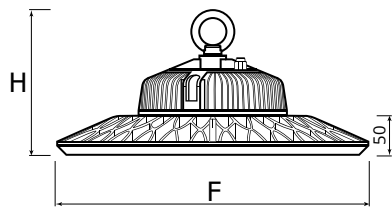

Tolerance of luminance power: +/-10%

Materials: Grooved aluminum housing, transparent diffuser, LED light source from reputable manufacturers, IP65 connector.

Installation: Suspended

Power: 230V

ELECTRICAL DATA

CERTIFICATES

Degree of protection (IP)	IP65
Impact resistance	IK10
Class of protection	I
Power Flicker	=< 3%

LIGHT DATA

Luminaire luminous flux	26600 lm
Luminaire's luminous efficacy	133 lm/W
Color rendering index	75
Light distribution	DI
Beam angle	120°
MacAdam	SDCM 3
Colour temperature	4000K

OPTICAL DATA

Louver/ shutter	Transparent plastic
-----------------	---------------------

DIMENSIONS

H [mm]	F [mm]
180	405

H = Height / Depth | F =
Outer diameter

BOTTOM VIEW

TOP VIEW