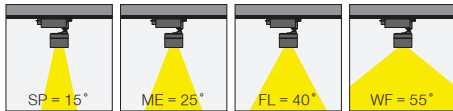

Cosmos RGBW

5 / Product Color / Ürün Renk

4 / Reflector Angle / Reflektör Açısı

Technical Drawing / Teknik Çizim

EN

- Die-cast aluminium body.
- Clever thermal design with passive heat dissipation.
- With 3-phase universal in-track adaptor.
- 90° rotation on vertical and 350° angle on horizontal axis with mechanical aiming lock.
- Individual lenses with uniform light effect.
- DALI DT8 operating mode enables individual addressing.
- Two DALI addresses; one for colour control and the other for dimming at every specific colour mode.
- Basic colours: White, Black, Gray, Dark Gray, RAL9010 and special color options.
- Available accessories are Honeycomb Filter, Linear Spread diffuser and Softening diffuser.
- Spot, Medium, Flood and Wide Flood beam angle options available with rotationally symmetric light distribution.